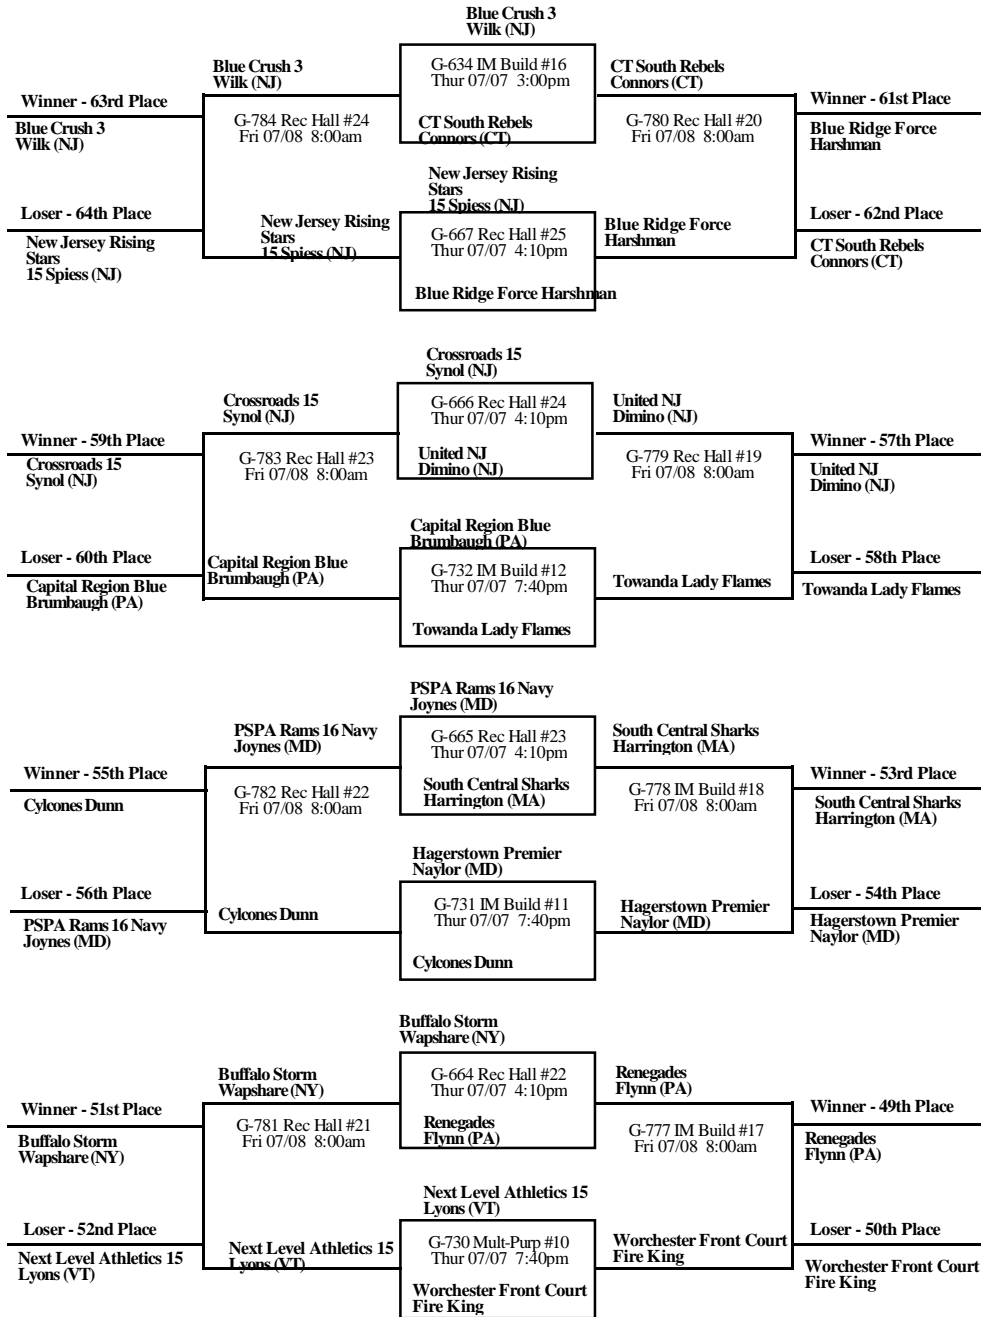

# 2011 Blue Chip USA Invitational Global Division Final Bracket IV

Jordan M #1-4 - Bryce Jordan Main Arena  
 Jordan A #5-7 - Bryce Jordan Annex  
 Multi-Purp #8-10 - Track Multi-Purpose Building  
 IM Build #11-18 - Intramural Building  
 Rec Hall #19-25 - Recreation Hall  
 White #26-27 - White Building