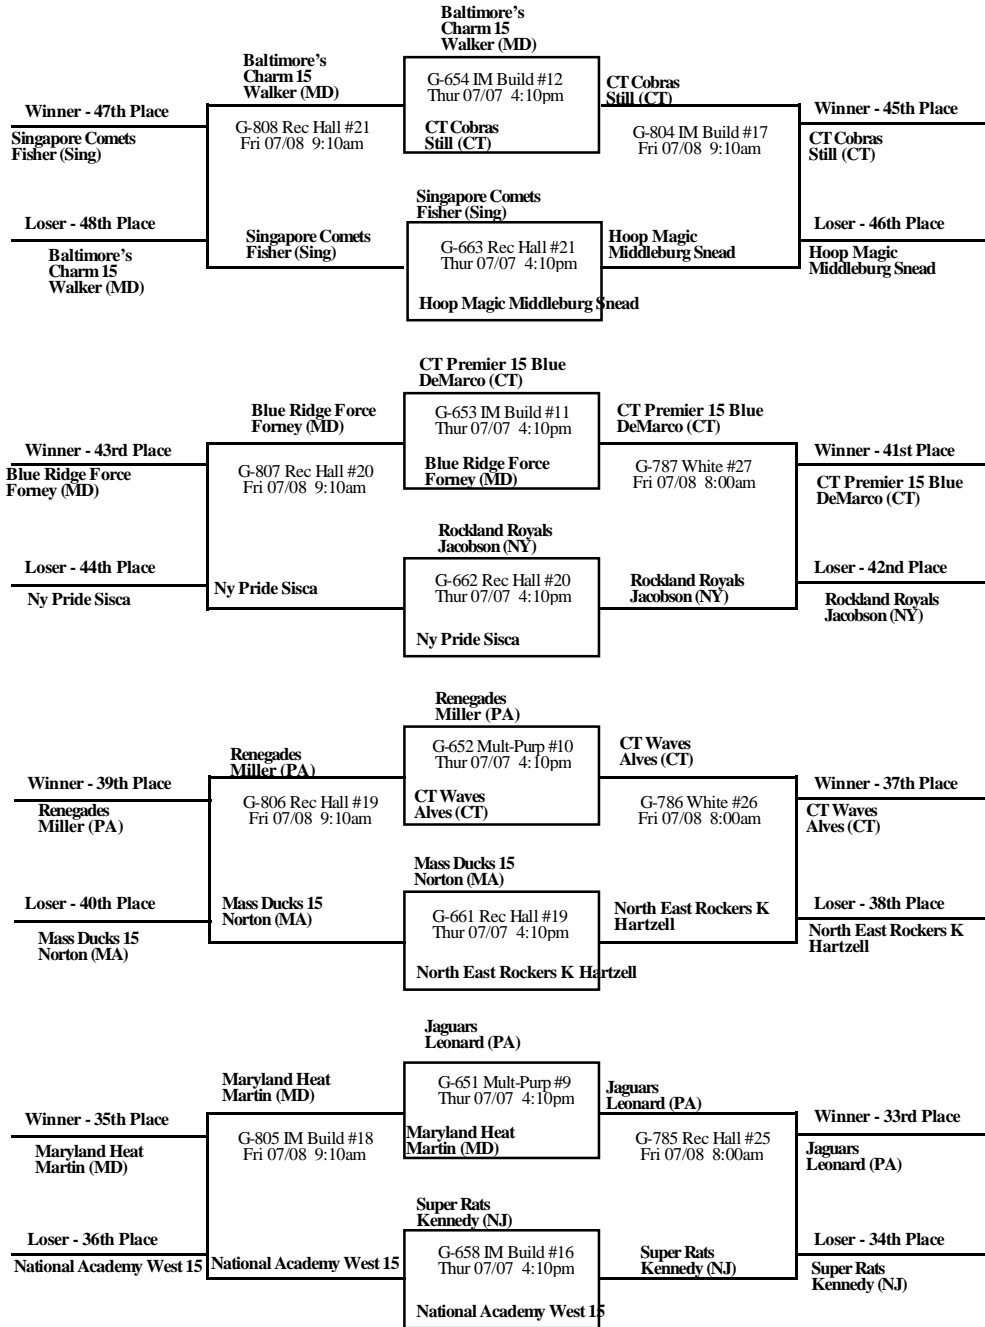

2011 Blue Chip USA Invitational Global Division Final Bracket III

Jordan M #1-4 - Bryce Jordan Main Arena
 Jordan A #5-7 - Bryce Jordan Annex
 Multi-Purp #8-10 - Track Multi-Purpose Building
 IM Build #11-18 - Intramural Building
 Rec Hall #19-25 - Recreation Hall
 White #26-27 - White Building