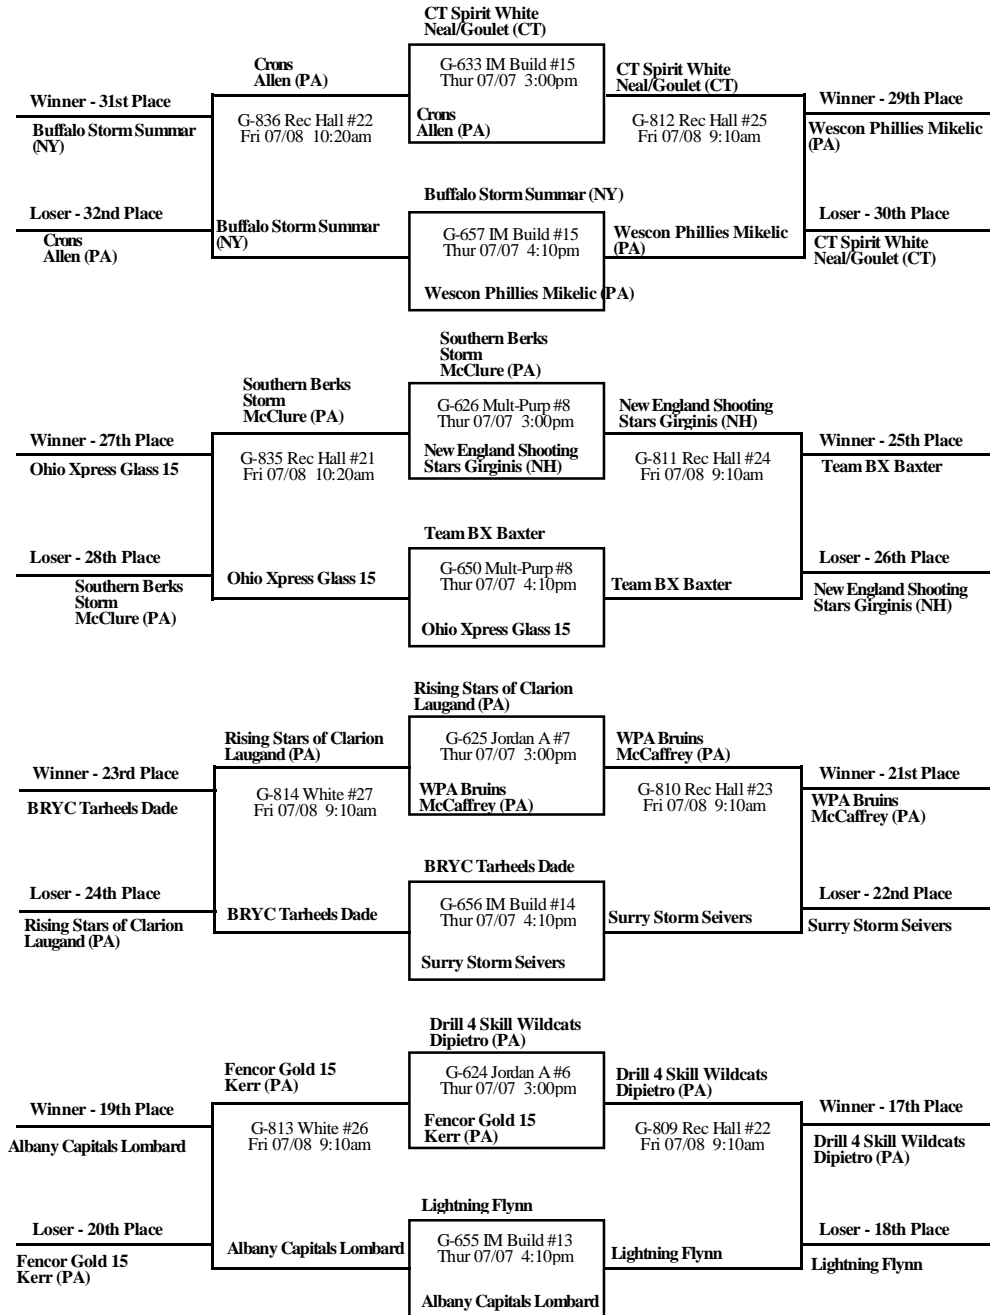

2011 Blue Chip USA Invitational Global Division Final Bracket II

Jordan M #1-4 - Bryce Jordan Main Arena
 Jordan A #5-7 - Bryce Jordan Annex
 Multi-Purp #8-10 - Track Multi-Purpose Building
 IM Build #11-18 - Intramural Building
 Rec Hall #19-25 - Recreation Hall
 White #26-27 - White Building