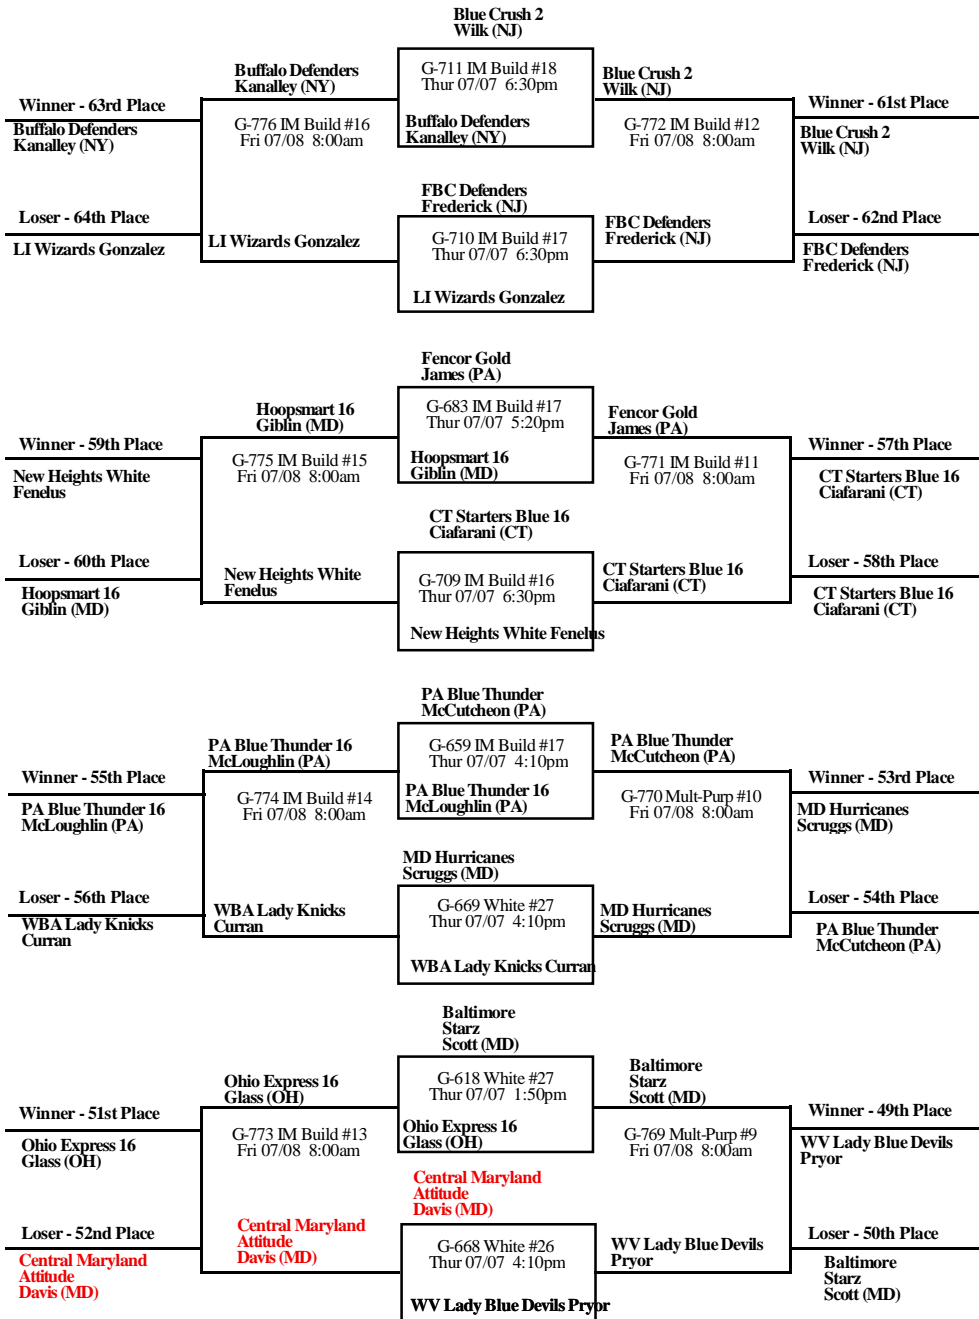

2011 Blue Chip USA Invitational Atlantic Division Final Bracket IV

Jordan M #1-4 - Bryce Jordan Main Arena
 Jordan A #5-7 - Bryce Jordan Annex
 Multi-Purp #8-10 - Track Multi-Purpose Building
 IM Build #11-18 - Intramural Building
 Rec Hall #19-25 - Recreation Hall
 White #26-27 - White Building