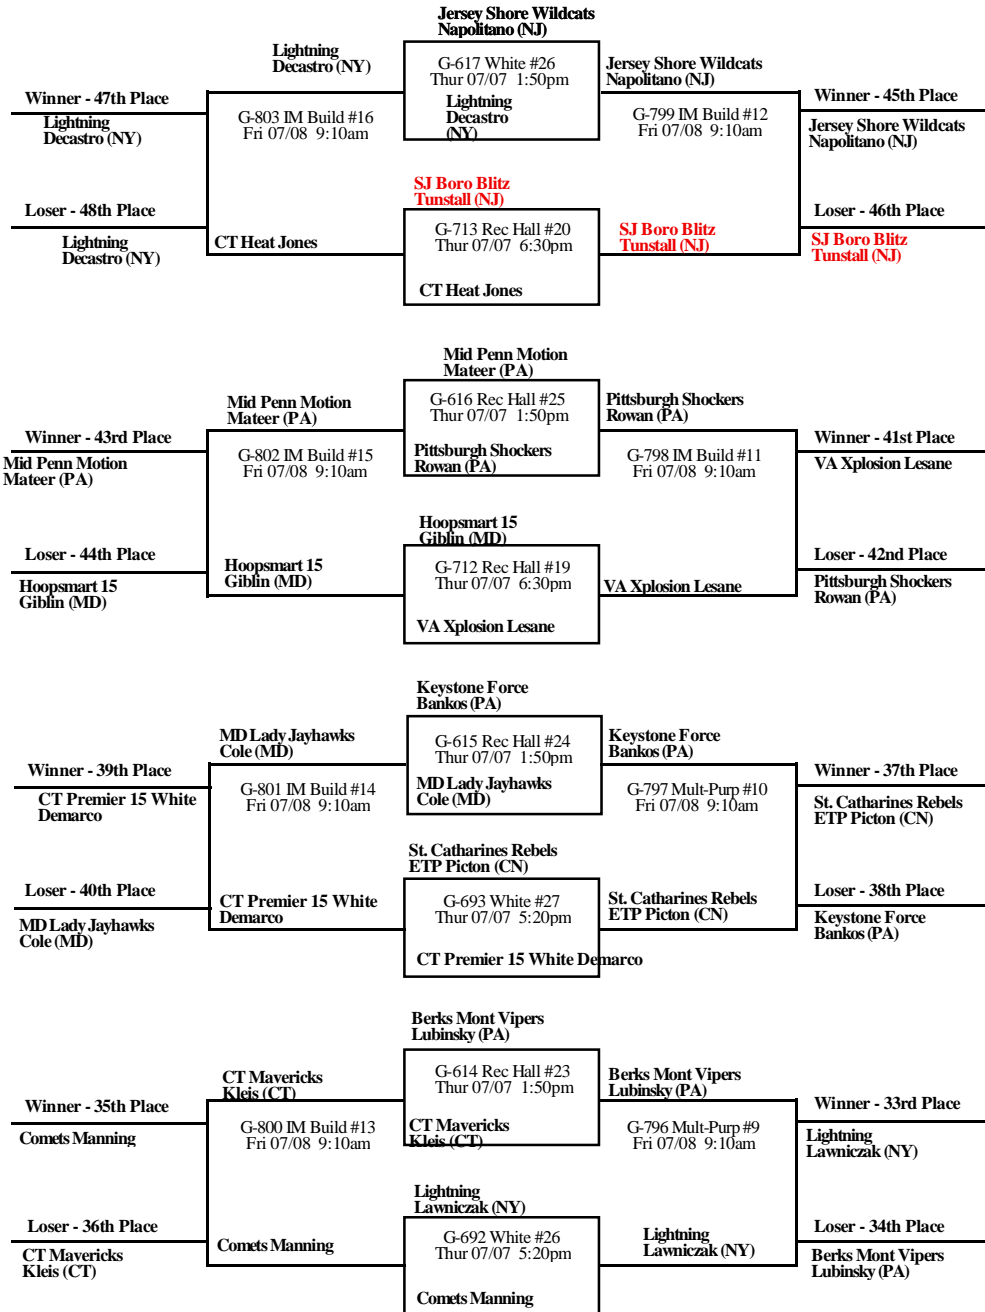

2011 Blue Chip USA Invitational Atlantic Division Final Bracket III

Jordan M #1-4 - Bryce Jordan Main Arena
Jordan A #5-7 - Bryce Jordan Annex
Multi-Purp #8-10 - Track Multi-Purpose Building
IM Build #11-18 - Intramural Building
Rec Hall #19-25 - Recreation Hall
White #26-27 - White Building