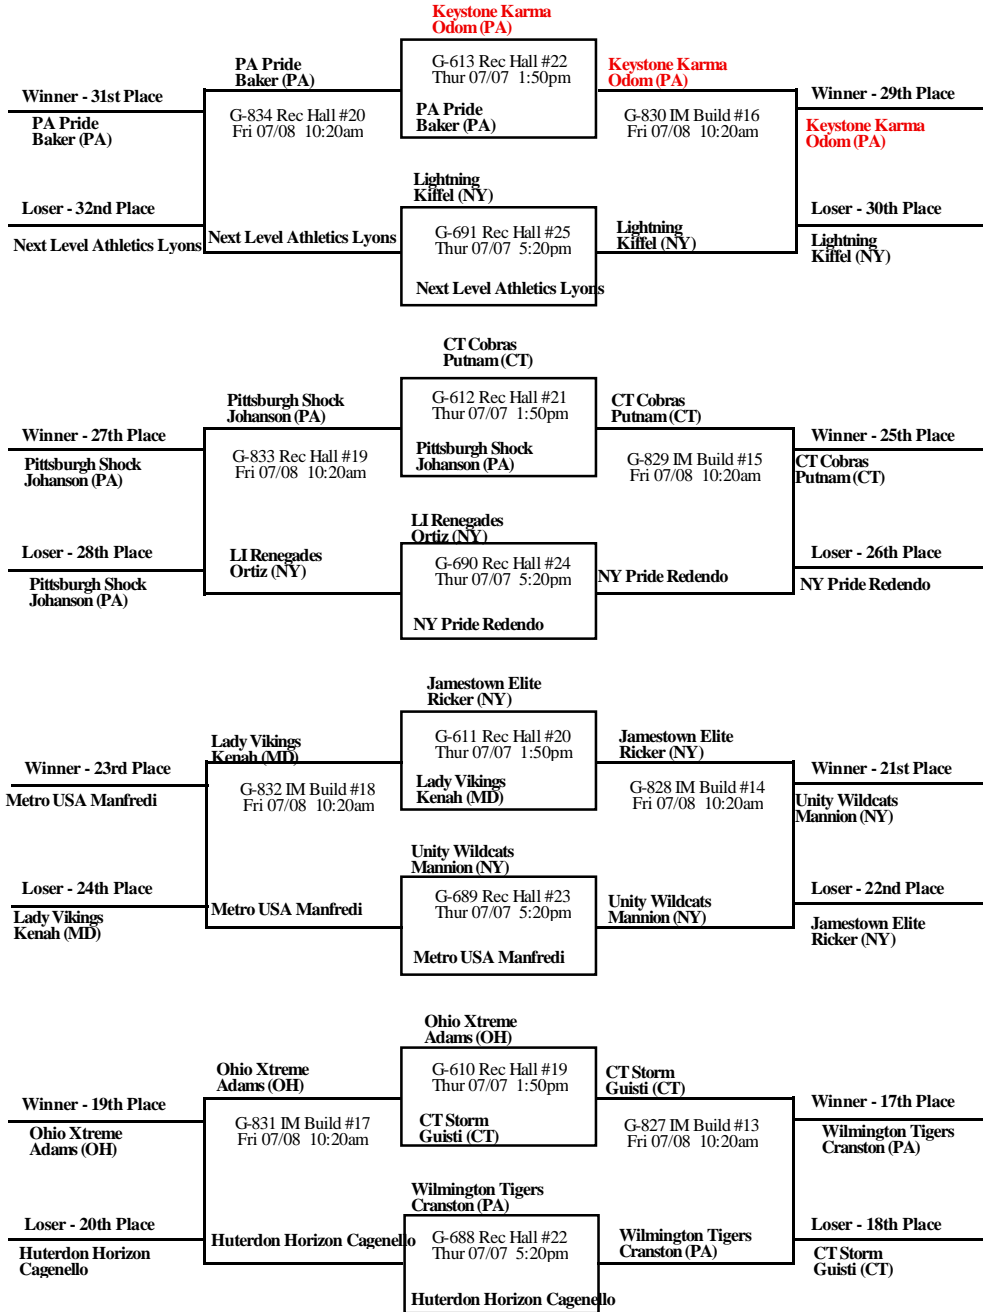

2011 Blue Chip USA Invitational Atlantic Division Final Bracket II

Jordan M #1-4 - Bryce Jordan Main Arena
 Jordan A #5-7 - Bryce Jordan Annex
 Multi-Purp #8-10 - Track Multi-Purpose Building
 IM Build #11-18 - Intramural Building
 Rec Hall #19-25 - Recreation Hall
 White #26-27 - White Building