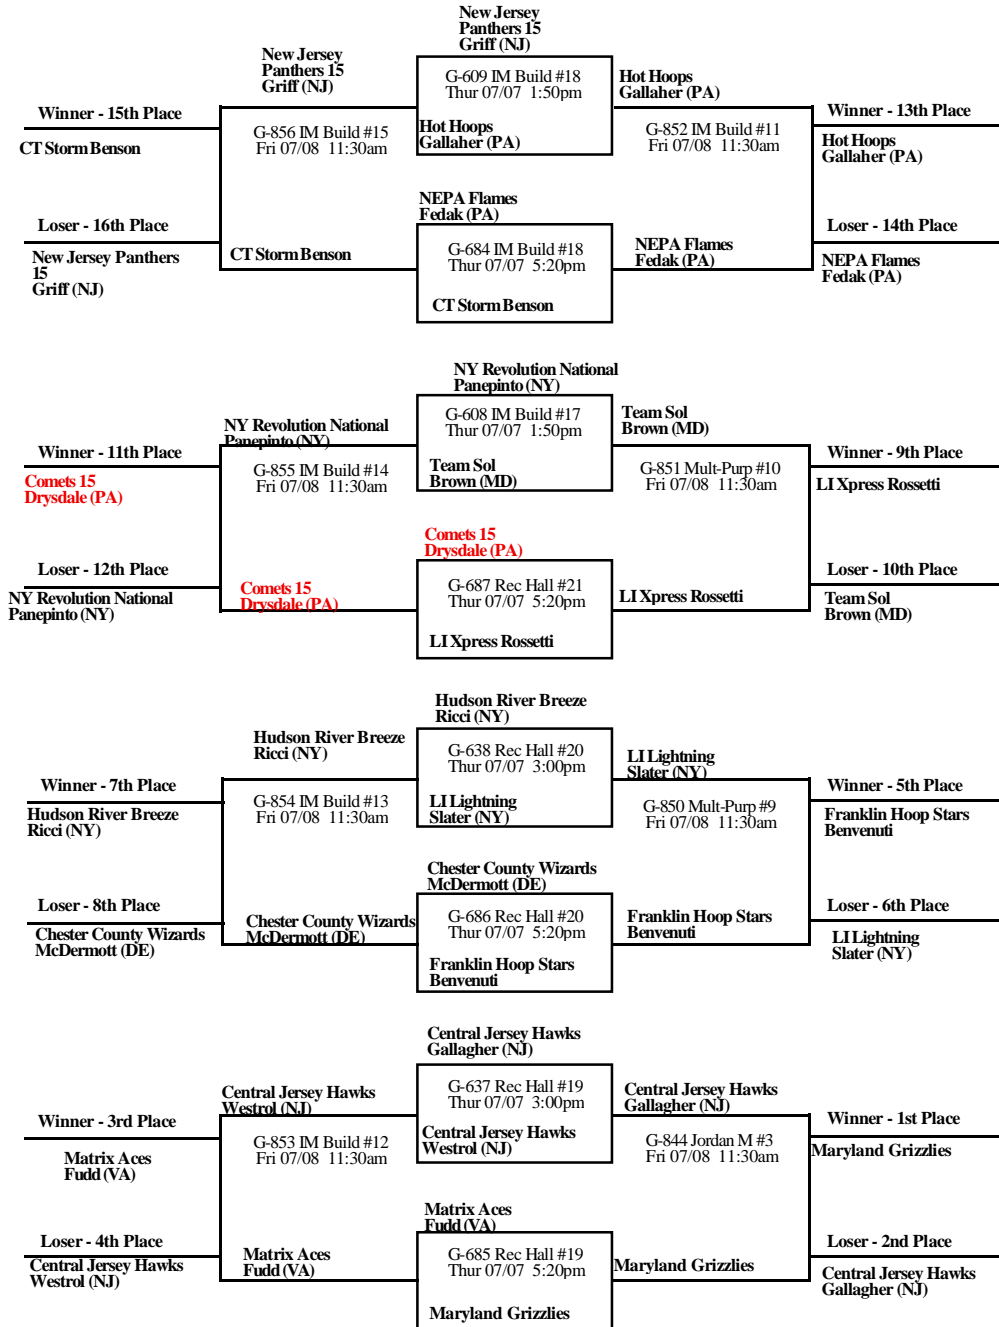

2011 Blue Chip USA Invitational Atlantic Division Final Bracket I

Jordan M #1-4 - Bryce Jordan Main Arena
 Jordan A #5-7 - Bryce Jordan Annex
 Multi-Purp #8-10 - Track Multi-Purpose Building
 IM Build #11-18 - Intramural Building
 Rec Hall #19-25 - Recreation Hall
 White #26-27 - White Building