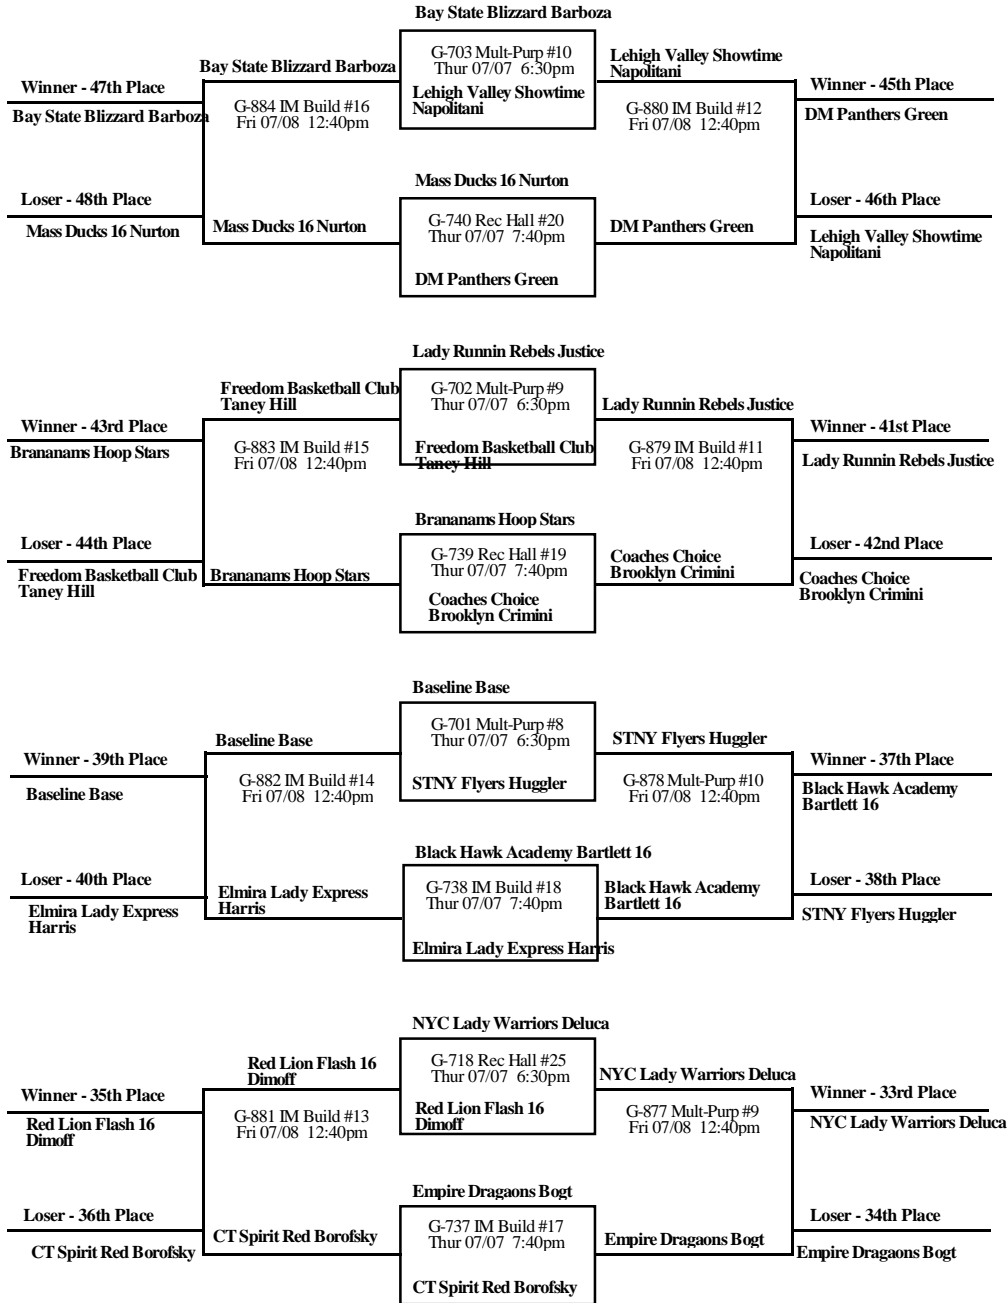

2011 Blue Chip USA Invitational Pacific Division Final Bracket III

Jordan M#1-4 - Bryce Jordan Main Arena
 Jordan A #5-7 - Bryce Jordan Annex
 Multi-Purp #8-10 - Track Multi-Purpose Building
 IM Build #11-18 - Intramural Building
 Rec Hall #19-25 - Recreation Hall
 White #26-27 - White Building