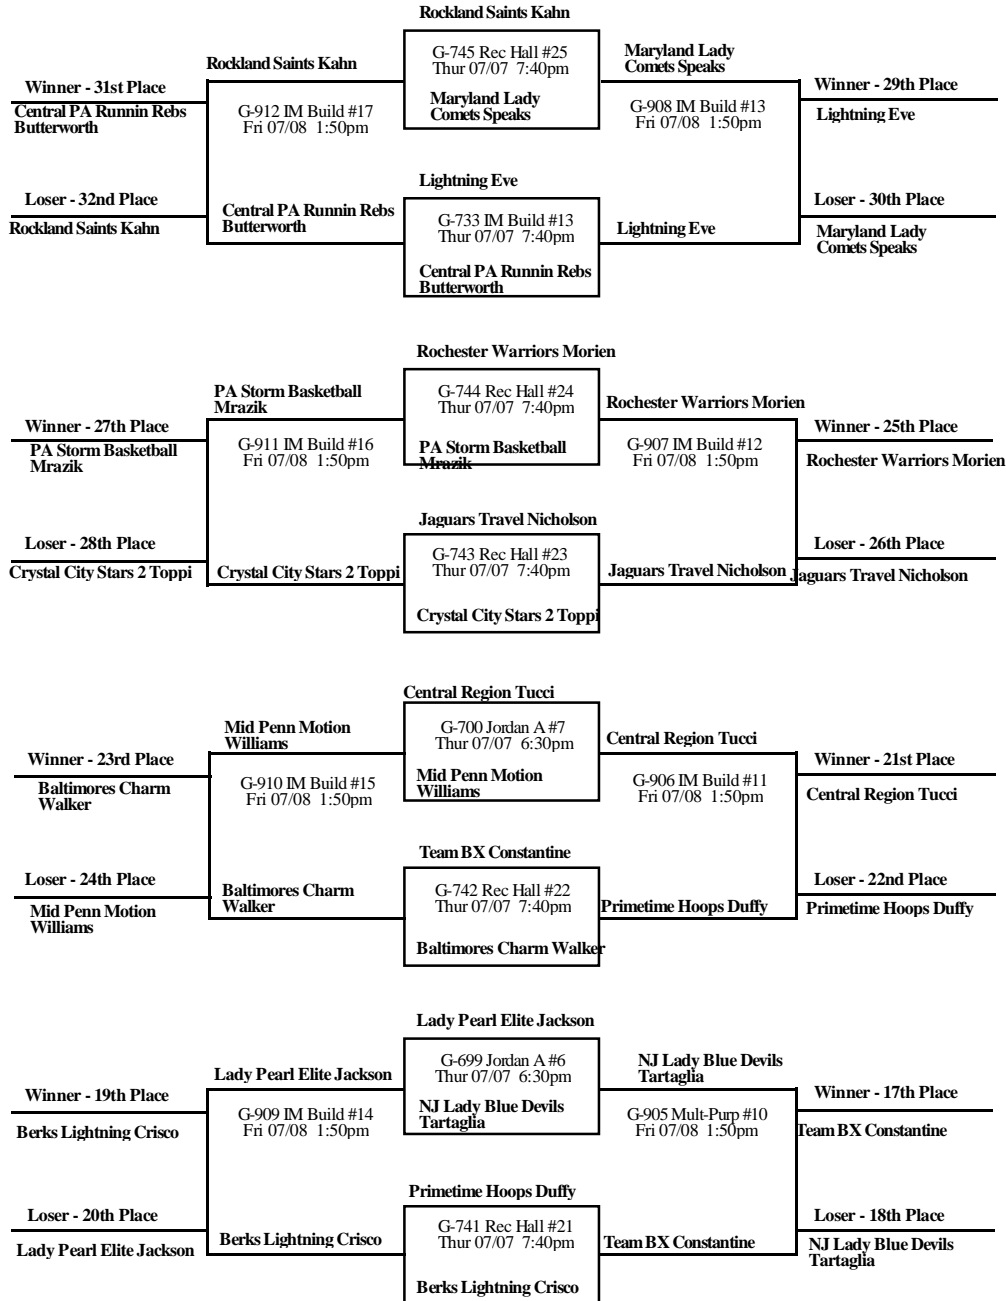

2011 Blue Chip USA Invitational Pacific Division Final Bracket II

Jordan M #1-4 - Bryce Jordan Main Arena
 Jordan A #5-7 - Bryce Jordan Annex
 Multi-Purp #8-10 - Track Multi-Purpose Building
 IM Build #11-18 - Intramural Building
 Rec Hall #19-25 - Recreation Hall
 White #26-27 - White Building