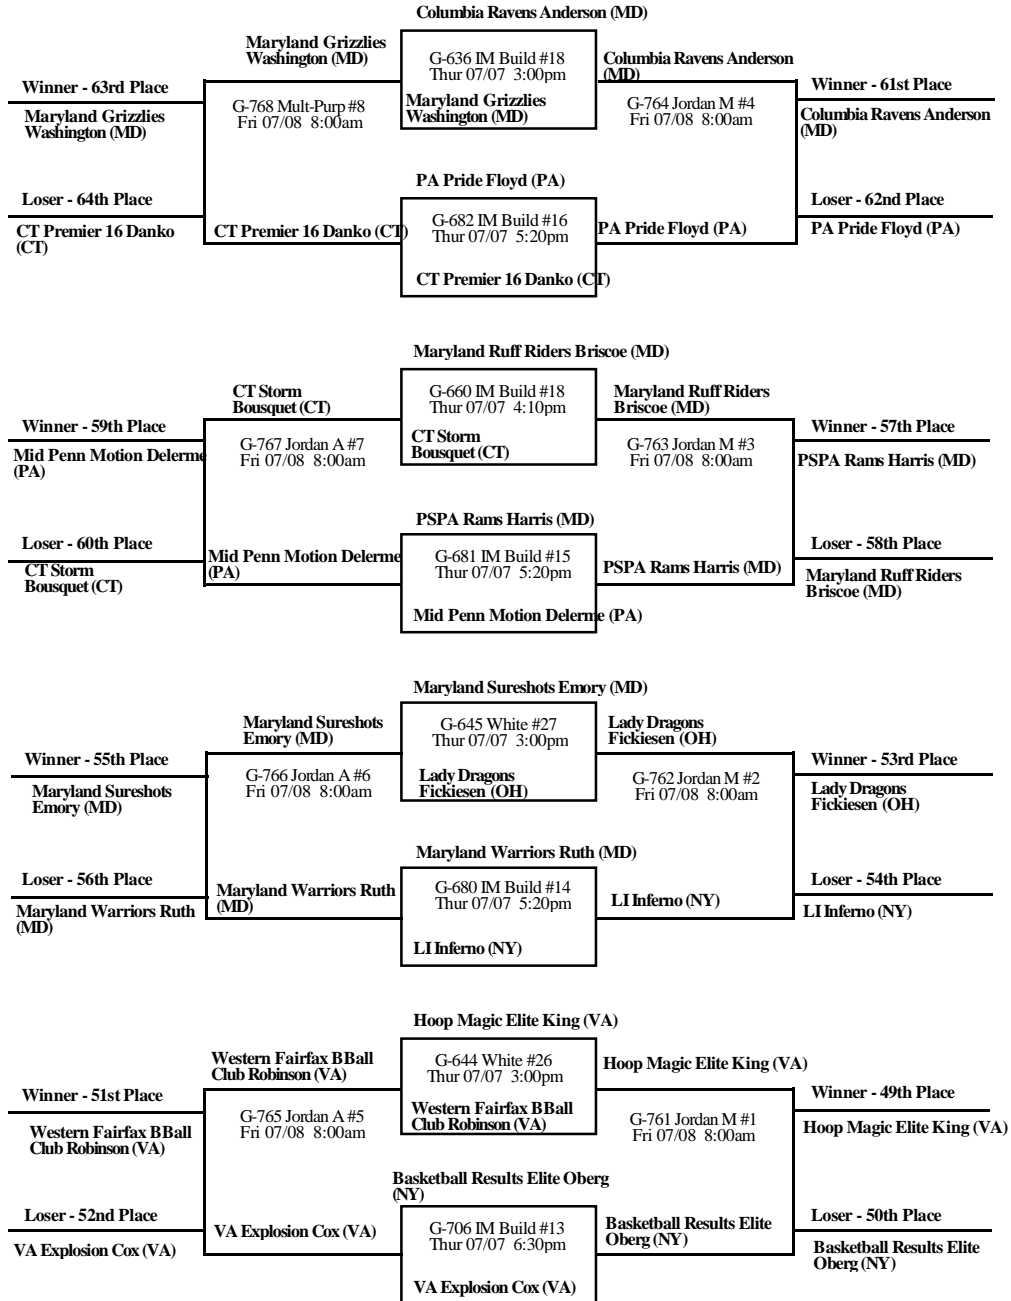

2011 Blue Chip USA Invitational Continental Division Final Bracket IV

Jordan M #1-4 - Bryce Jordan Main Arena
 Jordan A #5-7 - Bryce Jordan Annex
 Multi-Purp #8-10 - Track Multi-Purpose Building
 IM Build #11-18 - Intramural Building
 Rec Hall #19-25 - Recreation Hall
 White #26-27 - White Building