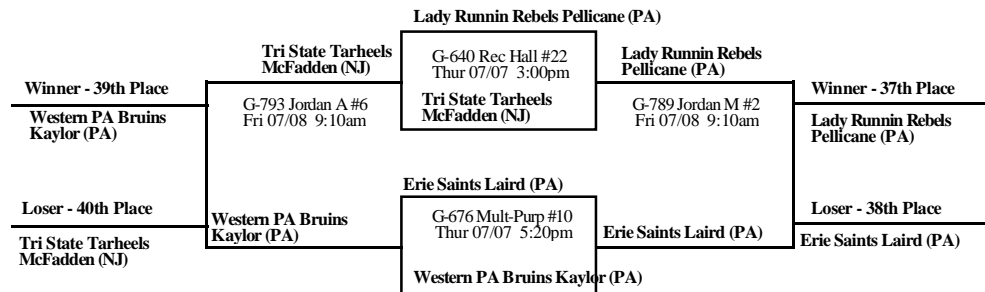

2011 Blue Chip USA Invitational Continental Division Final Bracket III

Jordan M #1-4 - Bryce Jordan Main Arena
Jordan A #5-7 - Bryce Jordan Annex
Multi-Purp #8-10 - Track Multi-Purpose Building
IM Build #11-18 - Intramural Building
Rec Hall #19-25 - Recreation Hall
White #26-27 - White Building