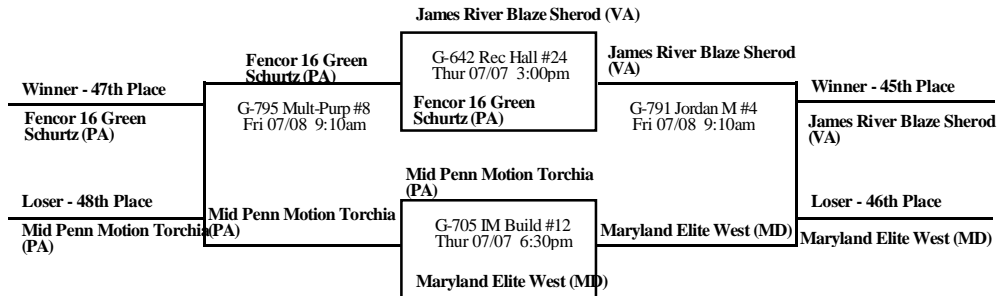

2011 Blue Chip USA Invitational Continental Division Final Bracket III

Jordan M #1-4 - Bryce Jordan Main Arena
Jordan A #5-7 - Bryce Jordan Annex
Multi-Purp #8-10 - Track Multi-Purpose Building
IM Build #11-18 - Intramural Building
Rec Hall #19-25 - Recreation Hall
White #26-27 - White Building