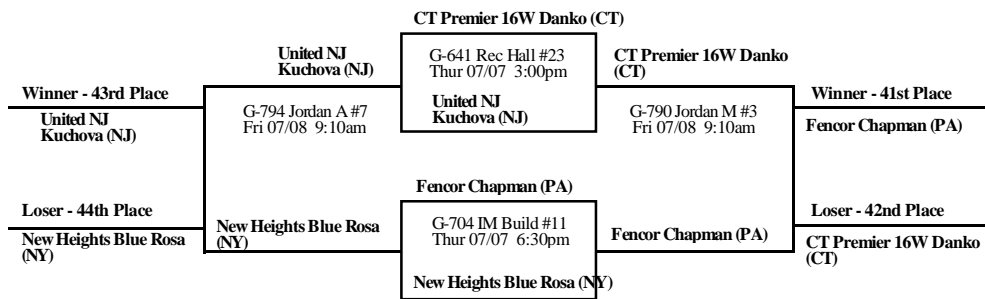

2011 Blue Chip USA Invitational Continental Division Final Bracket III

Jordan M #1-4 - Bryce Jordan Main Arena
Jordan A #5-7 - Bryce Jordan Annex
Multi-Purp #8-10 - Track Multi-Purpose Building
IM Build #11-18 - Intramural Building
Rec Hall #19-25 - Recreation Hall
White #26-27 - White Building