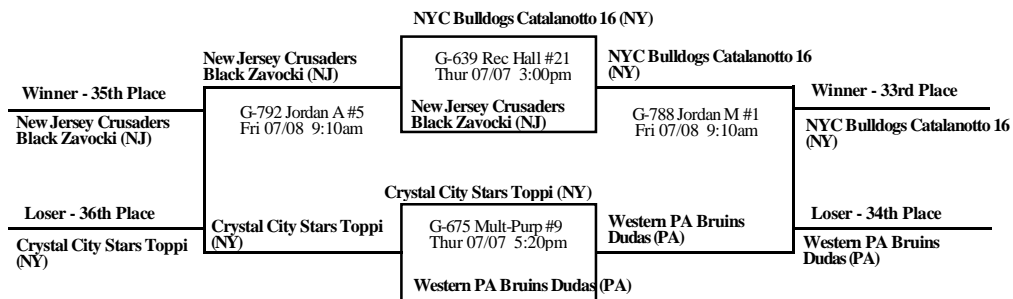

2011 Blue Chip USA Invitational Continental Division Final Bracket III

Jordan M #1-4 - Bryce Jordan Main Arena
Jordan A #5-7 - Bryce Jordan Annex
Multi-Purp #8-10 - Track Multi-Purpose Building
IM Build #11-18 - Intramural Building
Rec Hall #19-25 - Recreation Hall
White #26-27 - White Building