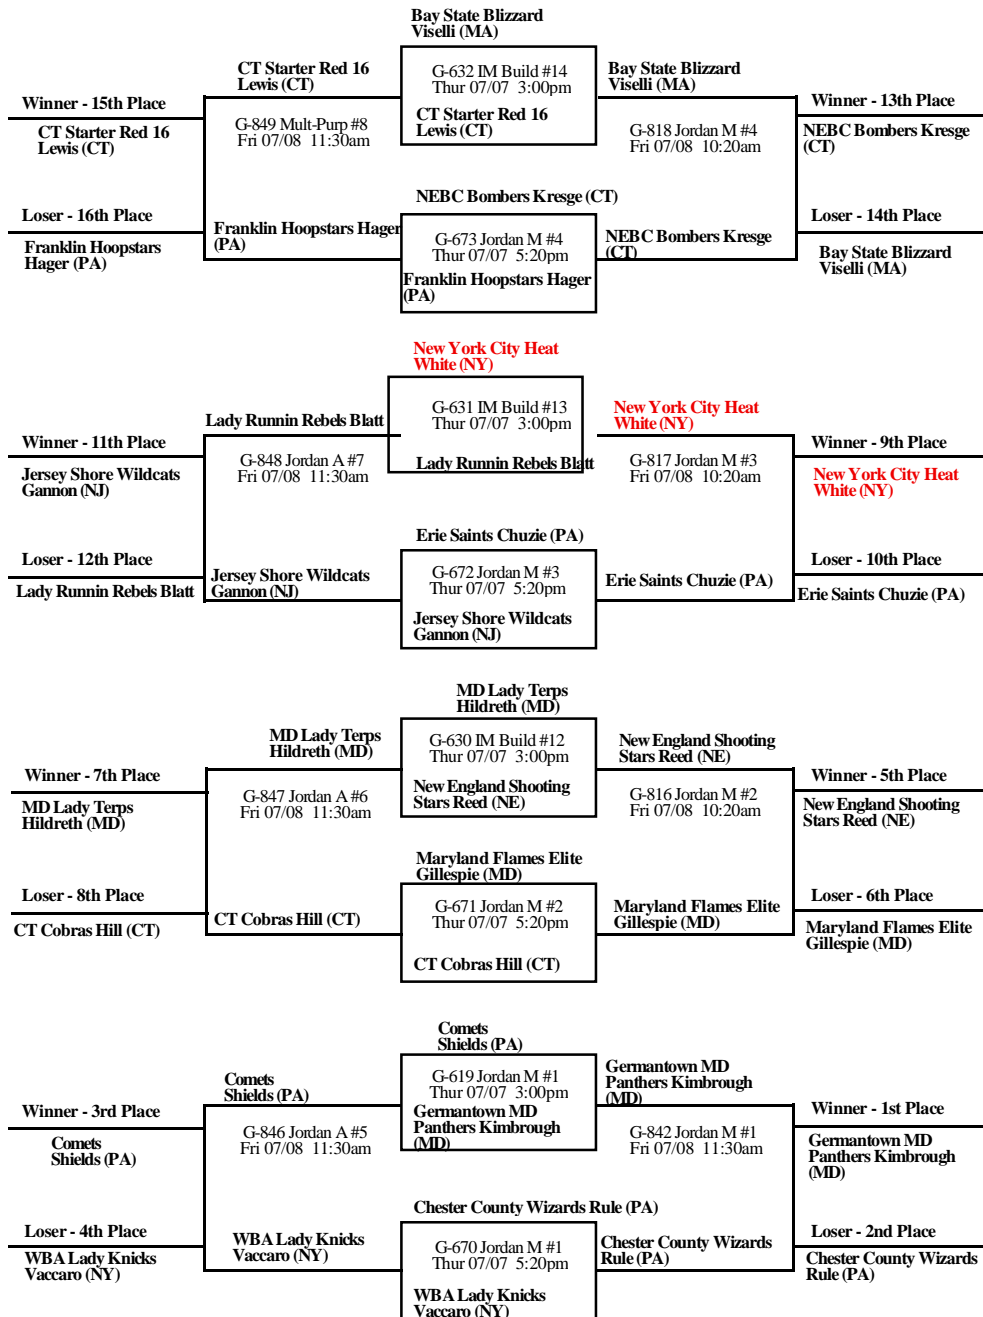

2011 Blue Chip USA Invitational Continental Division Final Bracket I

Jordan M #1-4 - Bryce Jordan Main Arena
Jordan A #5-7 - Bryce Jordan Annex
Mult-Purp #8-10 - Track Multi-Purpose Building
IM Build #11-18 - Intramural Building
Rec Hall #19-25 - Recreation Hall
White #26-27 - White Building