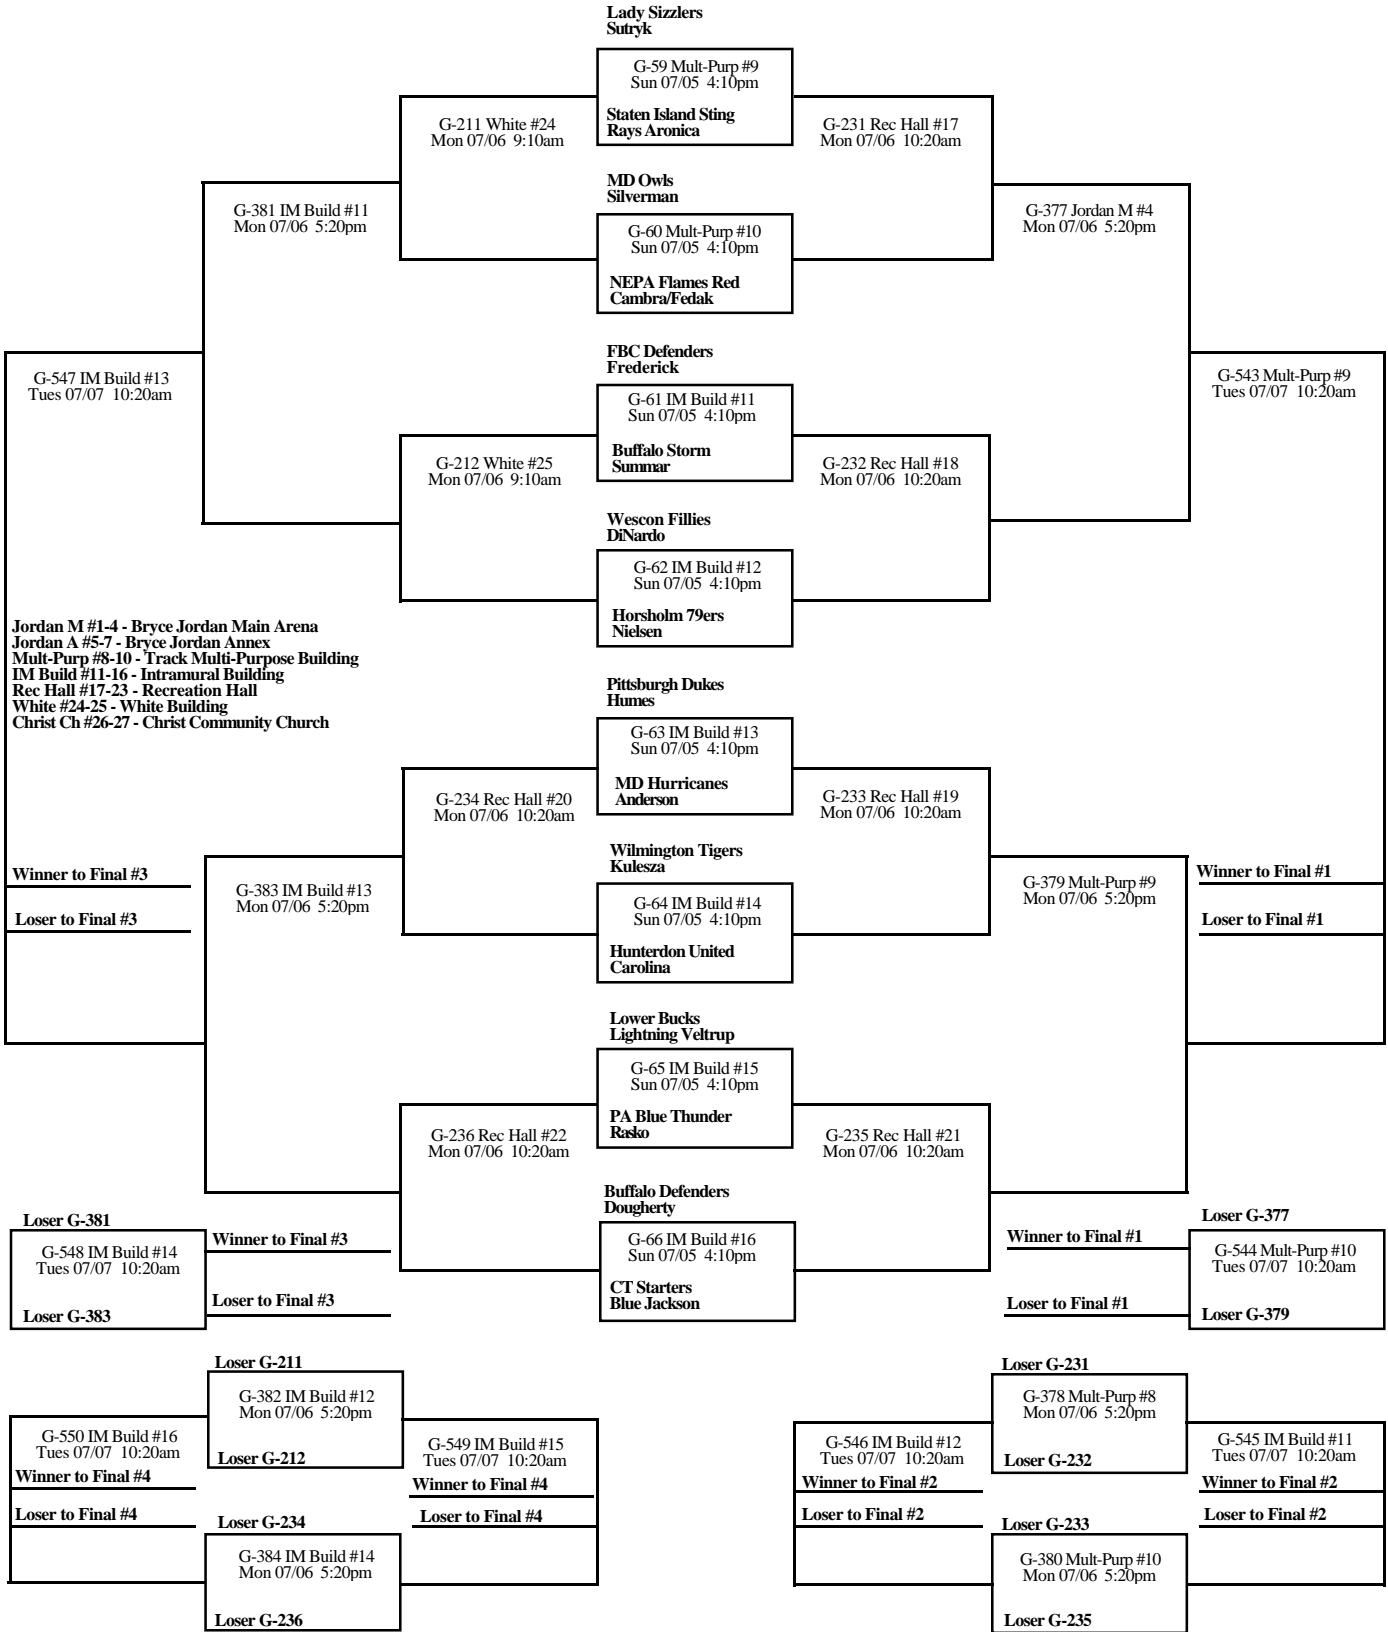

2009 Blue Chip USA Invitational Southern Division Bracket III

Jordan M #1-4 - Bryce Jordan Main Arena
Jordan A #5-7 - Bryce Jordan Annex
Mult-Purp #8-10 - Track Multi-Purpose Building
IM Build #11-16 - Intramural Building
Rec Hall #17-23 - Recreation Hall
White #24-25 - White Building
Christ Ch #26-27 - Christ Community Church